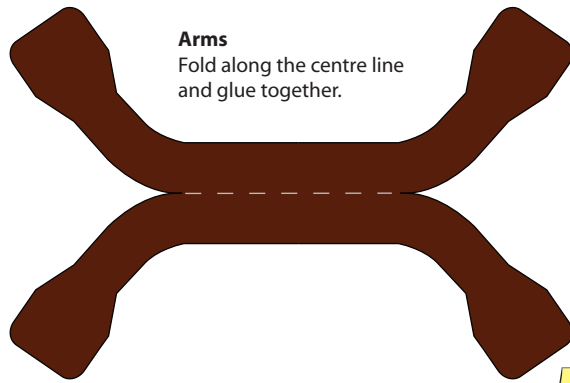

Lucha Domo  
iamkritch.co.uk

Cut along the solid black lines, score and fold along the dashed grey lines.

**Arms**

Fold along the centre line and glue together.

**Cape**

Fold along the centre line and glue together.

**Body**

Remember to cut the holes for the arms to fit through.

Glue Cape Here.