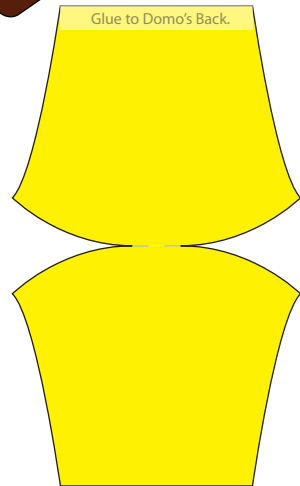

Lucha Domo  
iamkritch.co.uk

Cut along the solid black lines, score and fold along the dashed grey lines.

**Arms**

Fold along the centre line and glue together.

**Cape**

Fold along the centre line and glue together.

**Body**

Remember to cut the holes for the arms to fit through.

Glue Cape Here.