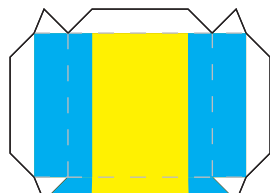

Lucha Domo  
iamkritch.co.uk

Cut along the solid black lines, score and fold along the dashed grey lines.

**Arms**

Fold along the centre line and glue together.

**Cape**

Fold along the centre line and glue together.

**Body**

Remember to cut the holes for the arms to fit through.

Glue Cape Here.