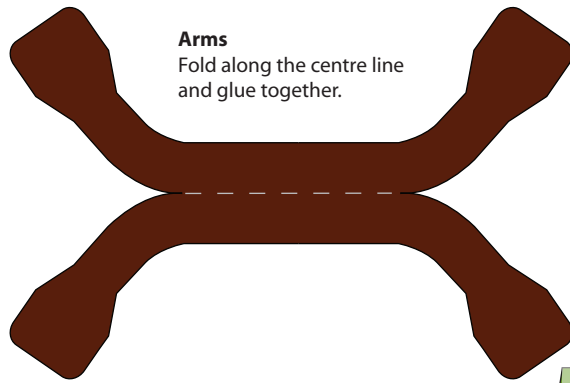

Lucha Domo II
iamkritch.co.uk

Cut along the solid black lines, score and fold along the dashed grey lines.

Arms

Fold along the centre line and glue together.

Cape

Fold along the centre line and glue together.

Body

Remember to cut the holes for the arms to fit through.