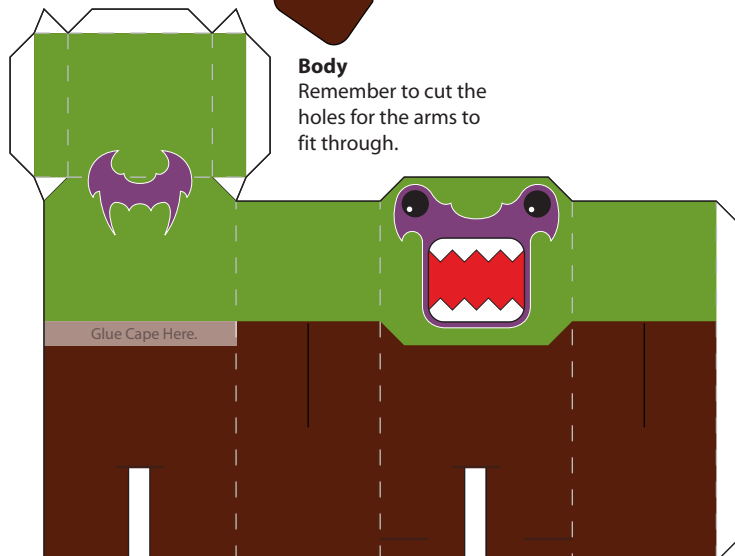

Lucha Domo II
iamkritch.co.uk

Cut along the solid black lines, score and fold along the dashed grey lines.

Arms

Fold along the centre line and glue together.

Cape

Fold along the centre line and glue together.

Body

Remember to cut the holes for the arms to fit through.